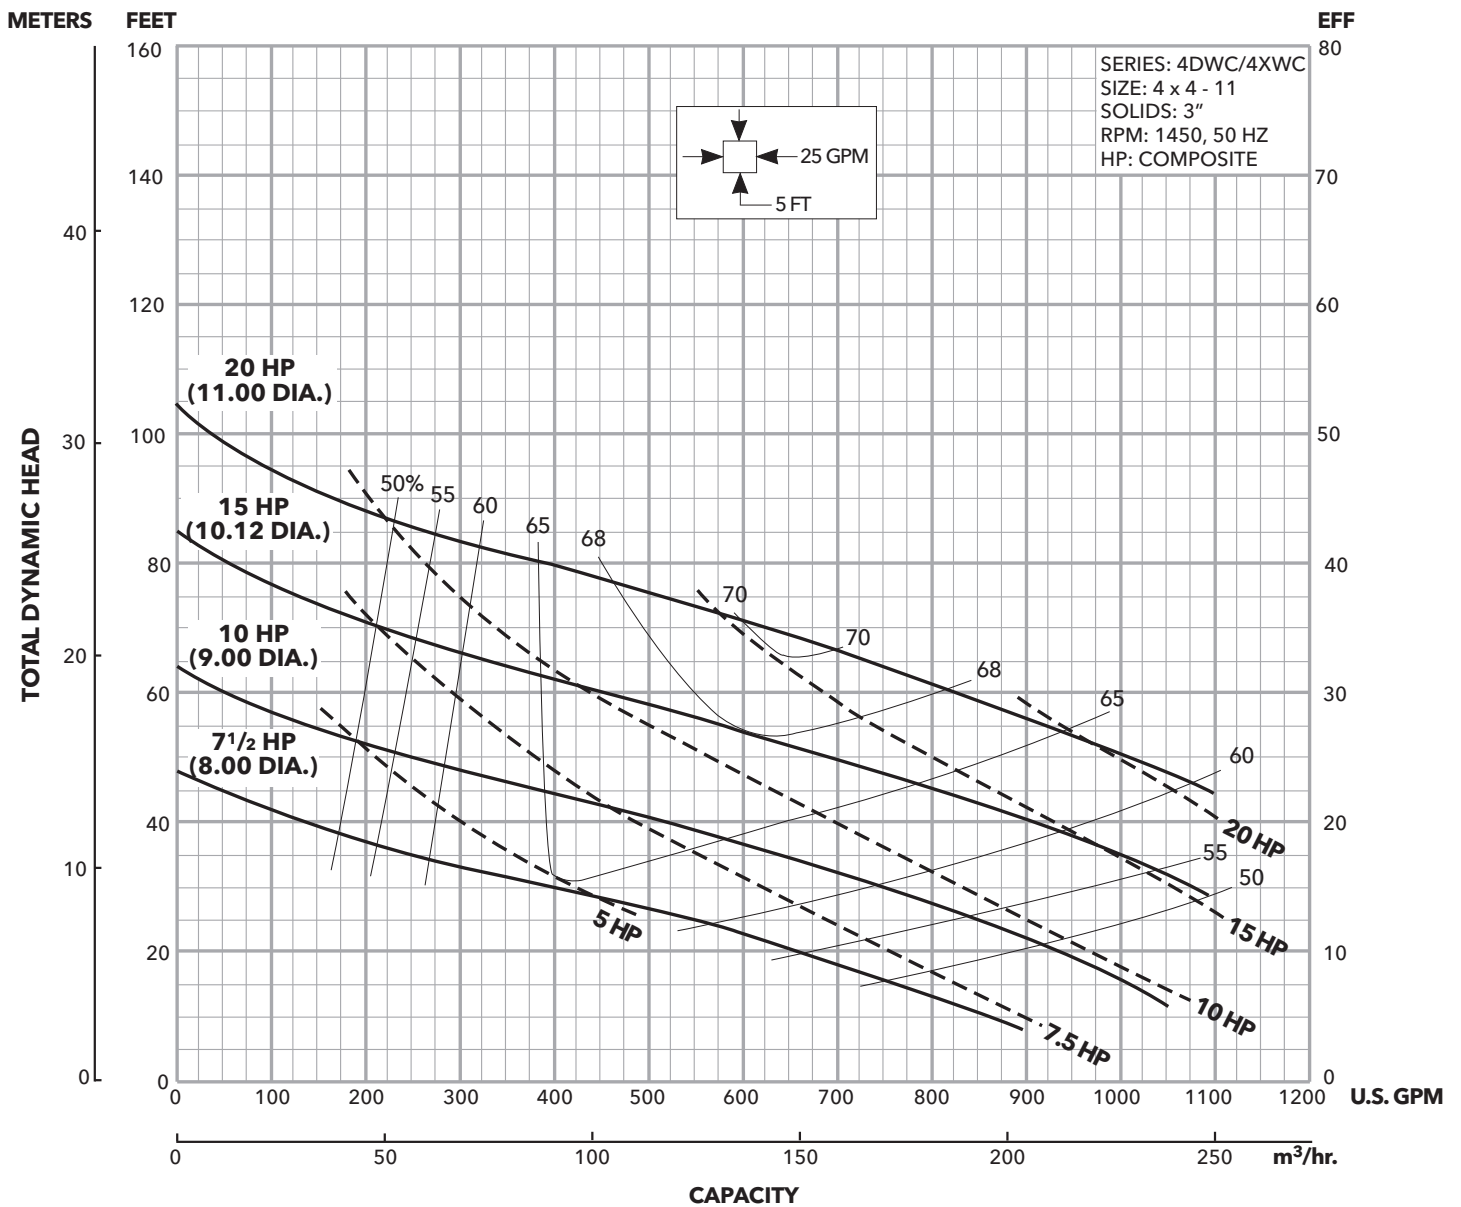

**Bell & Gossett**  
a xylem brand

**PERFORMANCE CURVES**

CBG4DWCZ R1

# 4DWC 50 Hz Submersible Sewage Pumps