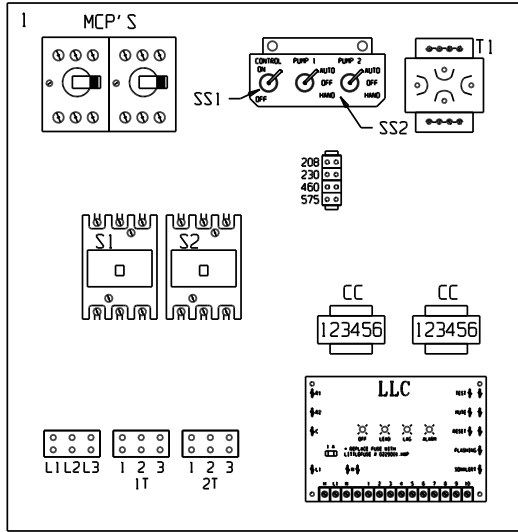

PANEL LAYOUT

THIS DRAWING IS THE PROPERTY OF XYLEM, INC., SENECA FALLS N.Y. USA, AND SHALL NOT, EXCEPT UPON PRIOR WRITTEN PERMISSION OF XYLEM, INC., BE USED FOR ANY PURPOSE EXCEPT THE MANUFACTURE OF ARTICLES FOR XYLEM, INC.. DRAWING TO BE RETURNED UPON REQUEST.	MODEL NUMBER	C4036310	ORDER
	Bell & Gossett a xylem brand		
	PREPARED BY: BOULAY FABRICATION, INC.		
DRAWING	DATE	REVISED	DATE
JLH	2-12-24		

PAGE 2 OF 2

Xylem Inc.
Phone: (847) 966-3700
Fax: (847) 965-8379
www.xylem.com/bellgossett

Xylem and Bell & Gossett are registered trademarks of Xylem Inc. or one of its subsidiaries. All other trademarks or registered trademarks are property of their respective owners.
© 2024 Xylem Inc. BGC4D36310 April 2024