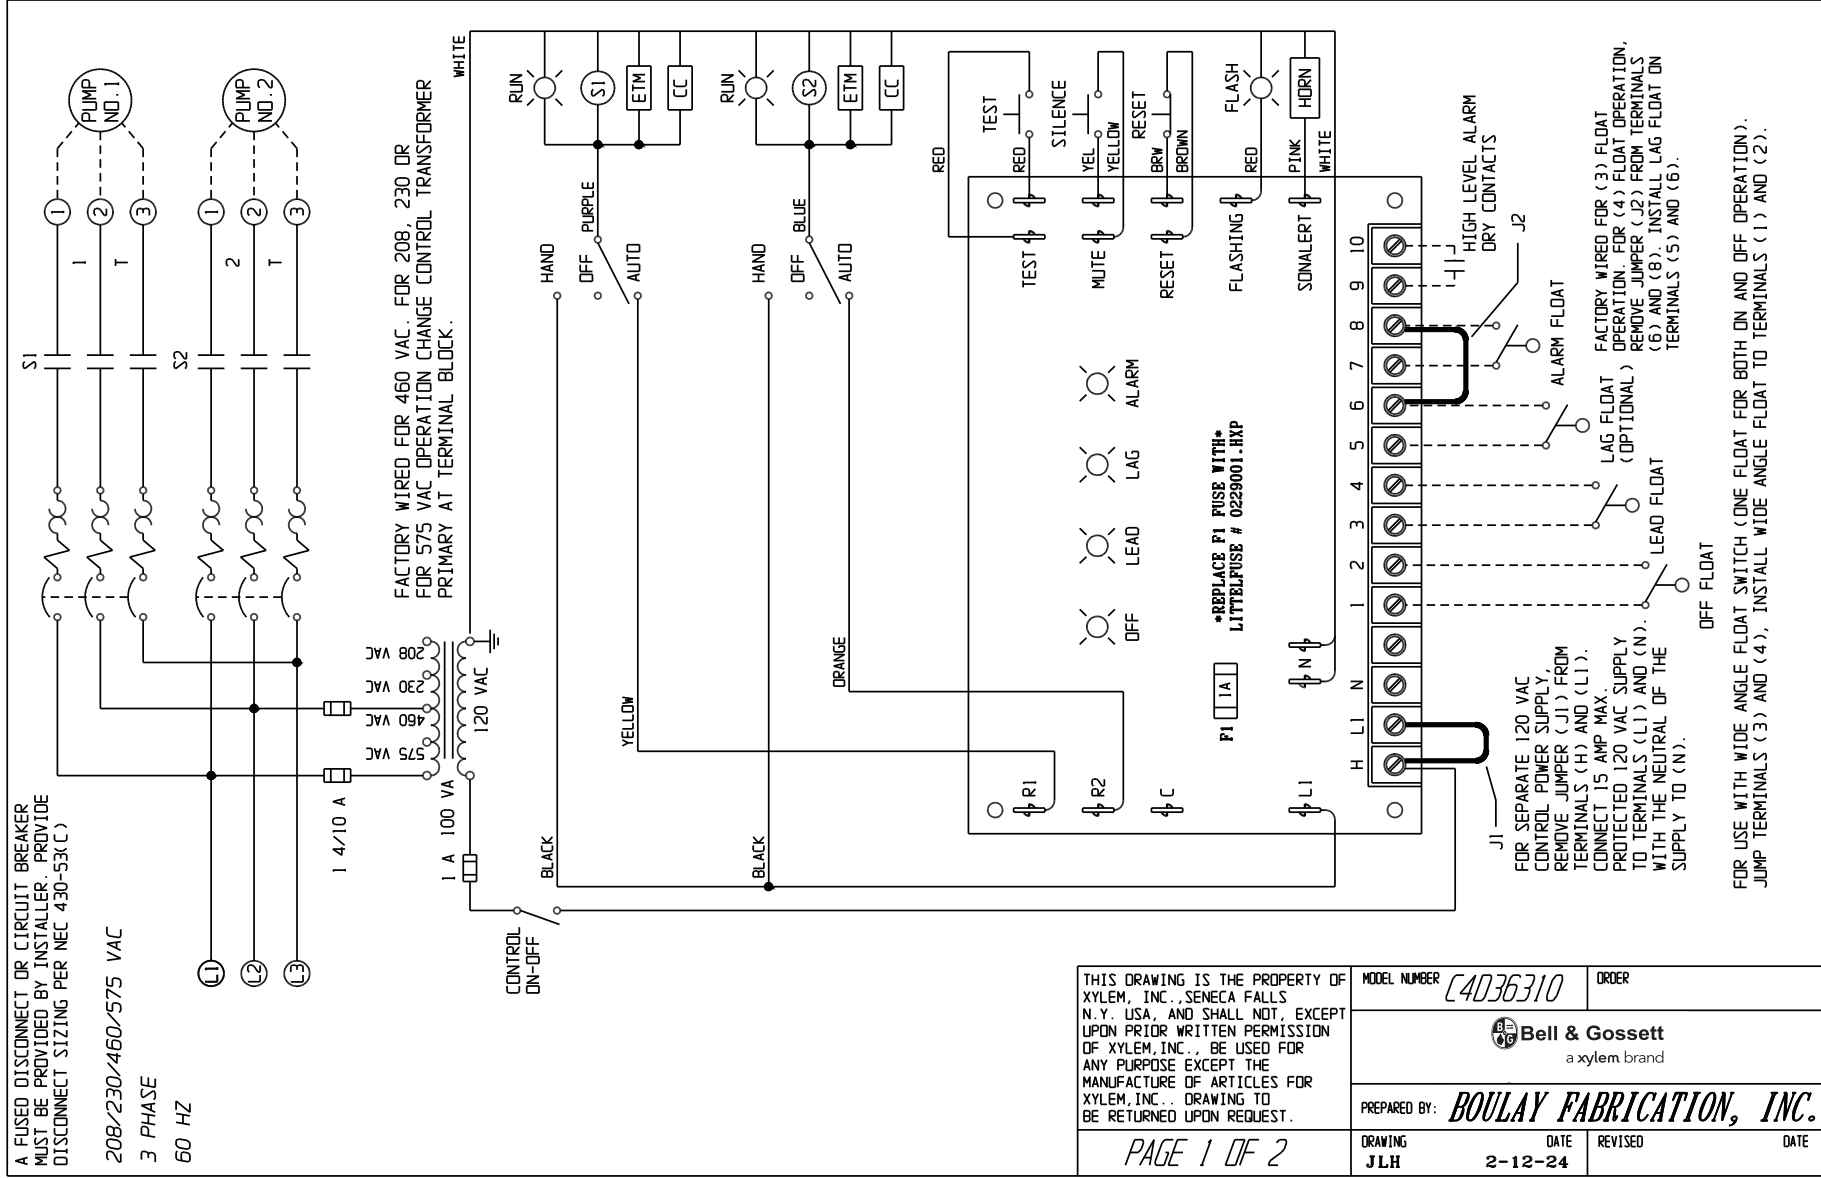

C4D36310

Core 4 Panels

THIS DRAWING IS THE PROPERTY OF XYLEM, INC., SENECA FALLS N.Y. USA, AND SHALL NOT, EXCEPT UPON PRIOR WRITTEN PERMISSION OF XYLEM, INC., BE USED FOR ANY PURPOSE EXCEPT THE MANUFACTURE OF ARTICLES FOR XYLEM, INC.. DRAWING TO BE RETURNED UPON REQUEST.	MODEL NUMBER C4D36310	ORDER
	  a xylem brand	
	PREPARED BY: BOULAY FABRICATION, INC.	
DRAWING JLH	DATE 2-12-24	REVISED DATE