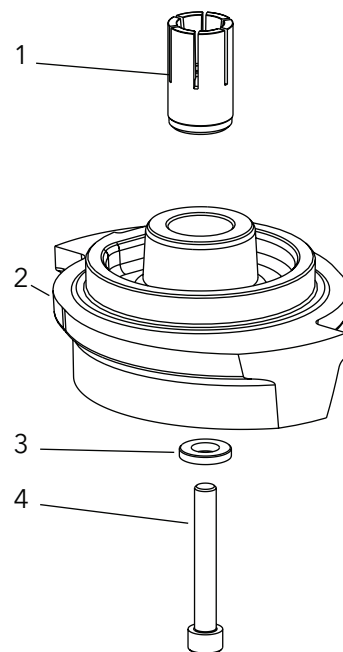

1. Upper ball bearing
2. O-ring
3. Lower ball bearing
4. Upper mechanical seal
5. Lower mechanical seal

### CABLE KITS

**Contents:** The cable kit contains all of the parts that are needed to replace a cable.

1. Cable
2. Cable entry unit
3. Cable lug
4. Closed-end splice (not shown in the image)

### IMPELLER KITS

**Contents:** The impeller kit contains all of the parts that are needed to replace the impeller, including the adjustable sleeve.

1. Sleeve unit or key
2. Impeller
3. Plain washer
4. Hexagon socket head screw

B&G Part No.	Motor Kit	Cable Kit	Impeller Kit
*2BFV12F	7919500	7806240	7849802 Impeller
			7849400 Sleeve
			830445 Hex Socket Head Screw
*2BFV17E	7919500	7806240	7849801 Impeller
			7849400 Sleeve
			830445 Hex Socket Head Screw
*2BFV32K	7272500	7806240	6456402 Impeller
			3978802 Sleeve
			830445 Hex Socket Head Screw
*2BFV38J	7272500	7806240	6456401 Impeller
			3978802 Sleeve
			830445 Hex Socket Head Screw
**2BFK12D	7919500	7806240	7849104 Impeller
			7849400 Sleeve
			823703 Plain Washer
			830445 Hex Socket Head Screw
**2BFK17C	7919500	7806240	7849103 Impeller
			7849400 Sleeve
			823703 Plain Washer
			830445 Hex Socket Head Screw
2BFK17B	7919500	7806240	7816240
**2BFK24H	7272500	7806240	7830603 Impeller
			3978802 Sleeve
			6525300 Supporting Washer
			830445 Hex Socket Head Screw
2BFK32G	7272500	7806240	8222900
2BFK38A	7272500	7806240	7816241