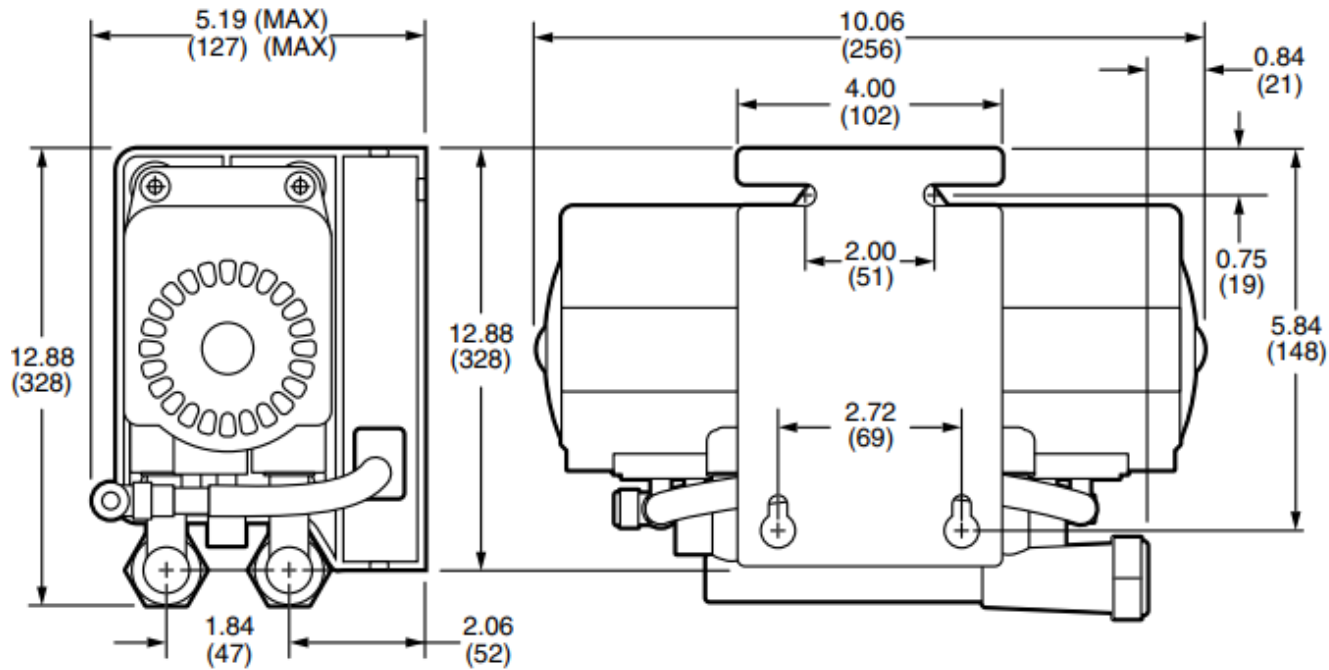

G257 Series air operated diaphragm pump

Inches (millimeters)

Consult factory if precise details are required.

Dual Pump (Model G257xxx)