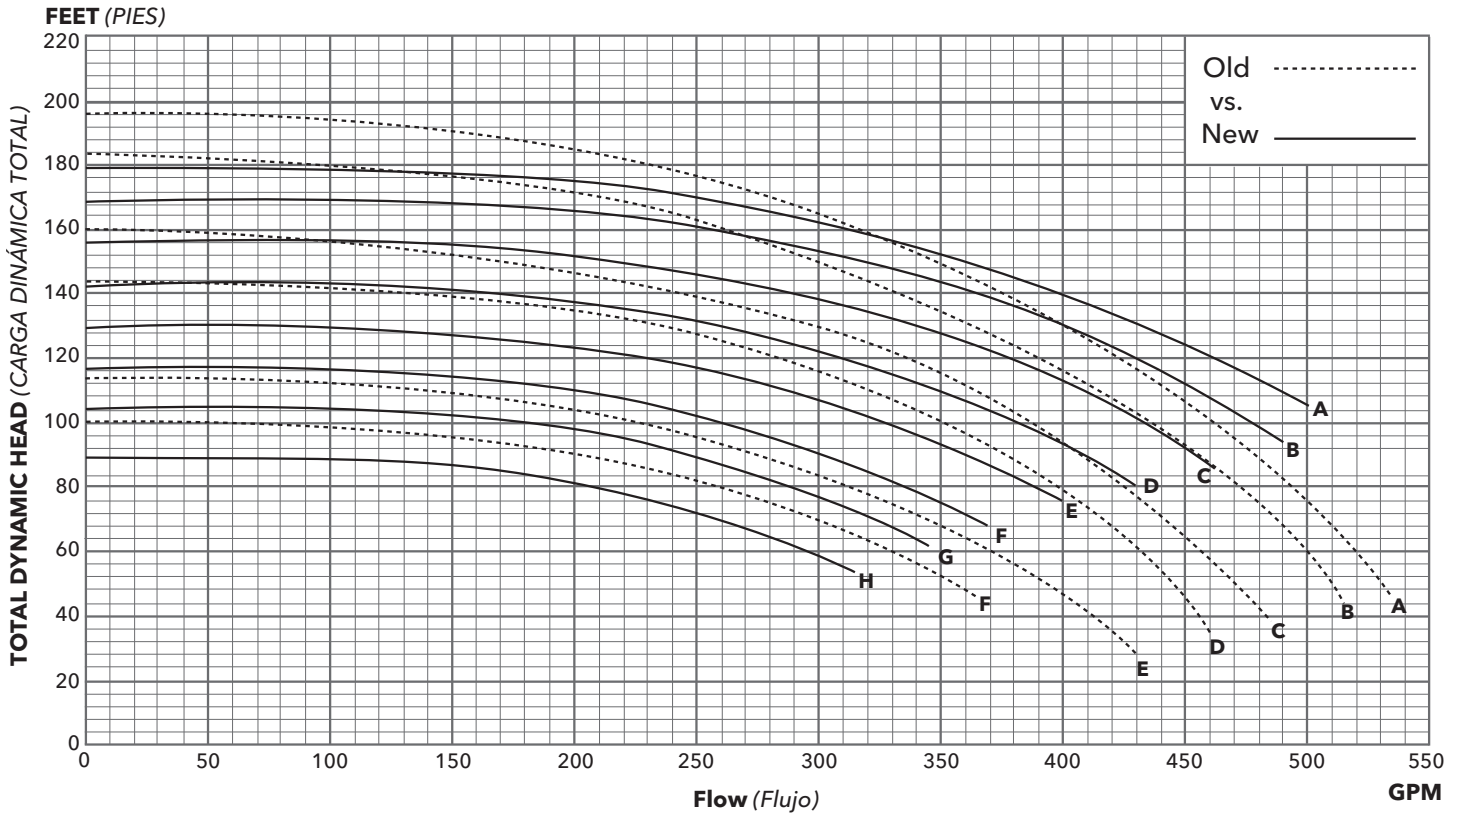

13AI/BF (4 pole) Performance Comparison

CURVE / C13AIBFPERF

1750 RPM - 4 POLE

Previous Impeller	Previous Impeller Dia. (in)	New Impeller	New Impeller Dia. (in)
A	13.06	A	13.06
B	12.75	B	12.75
C	11.88	C	12.25
D	11.38	D	11.75
E	9.88	E	11.25
F	9.38	F	10.75
		G	10.25
		H	9.50