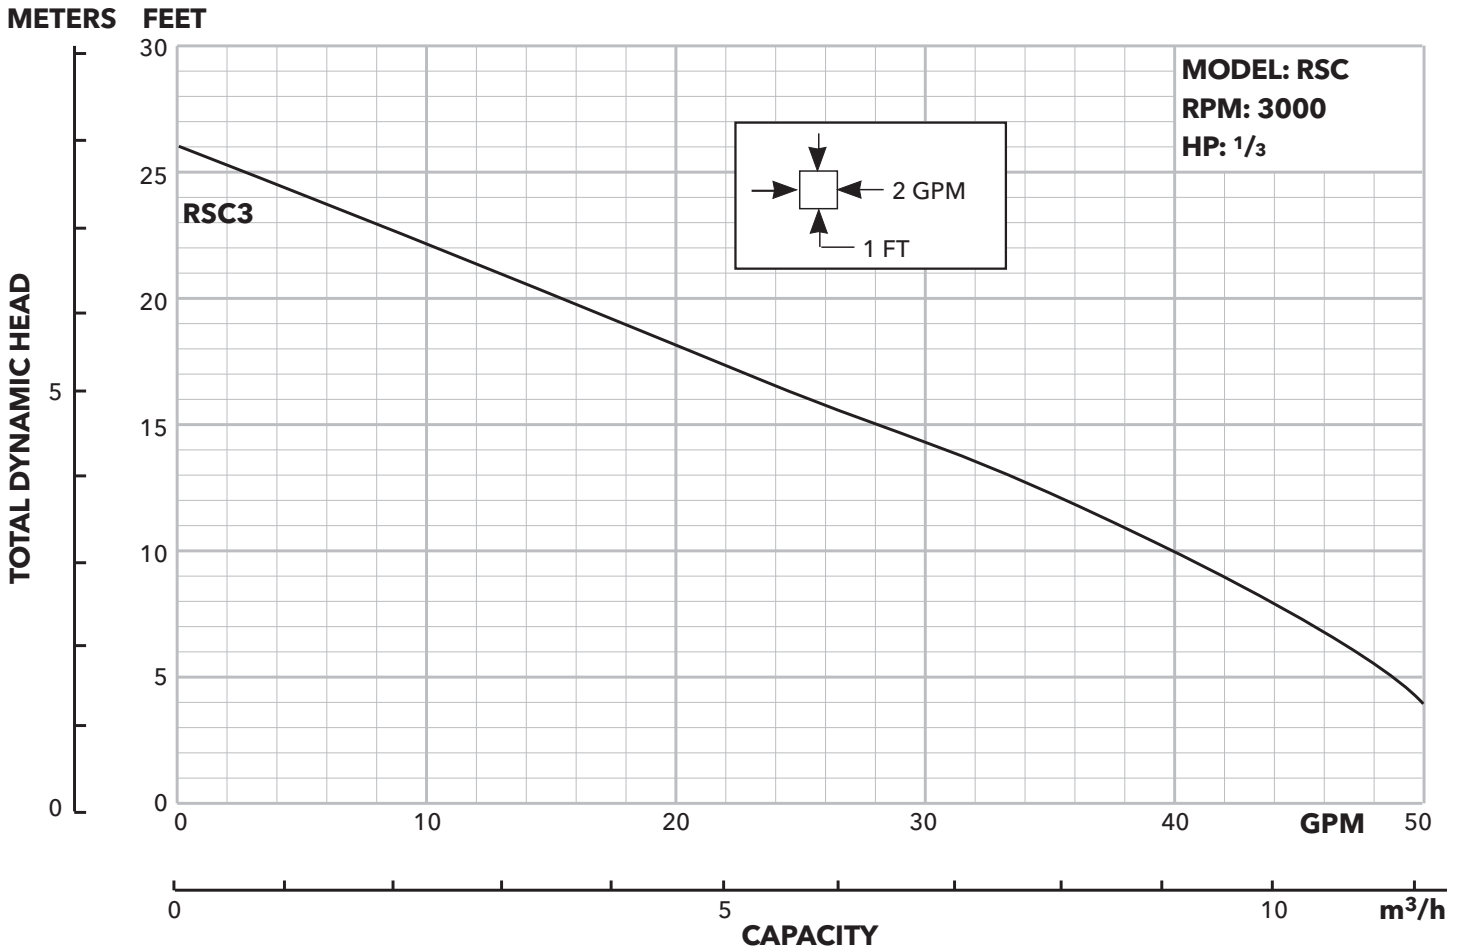

REDJACKET SERIES

RSC SUBMERSIBLE SUMP/EFFLUENT PUMPS