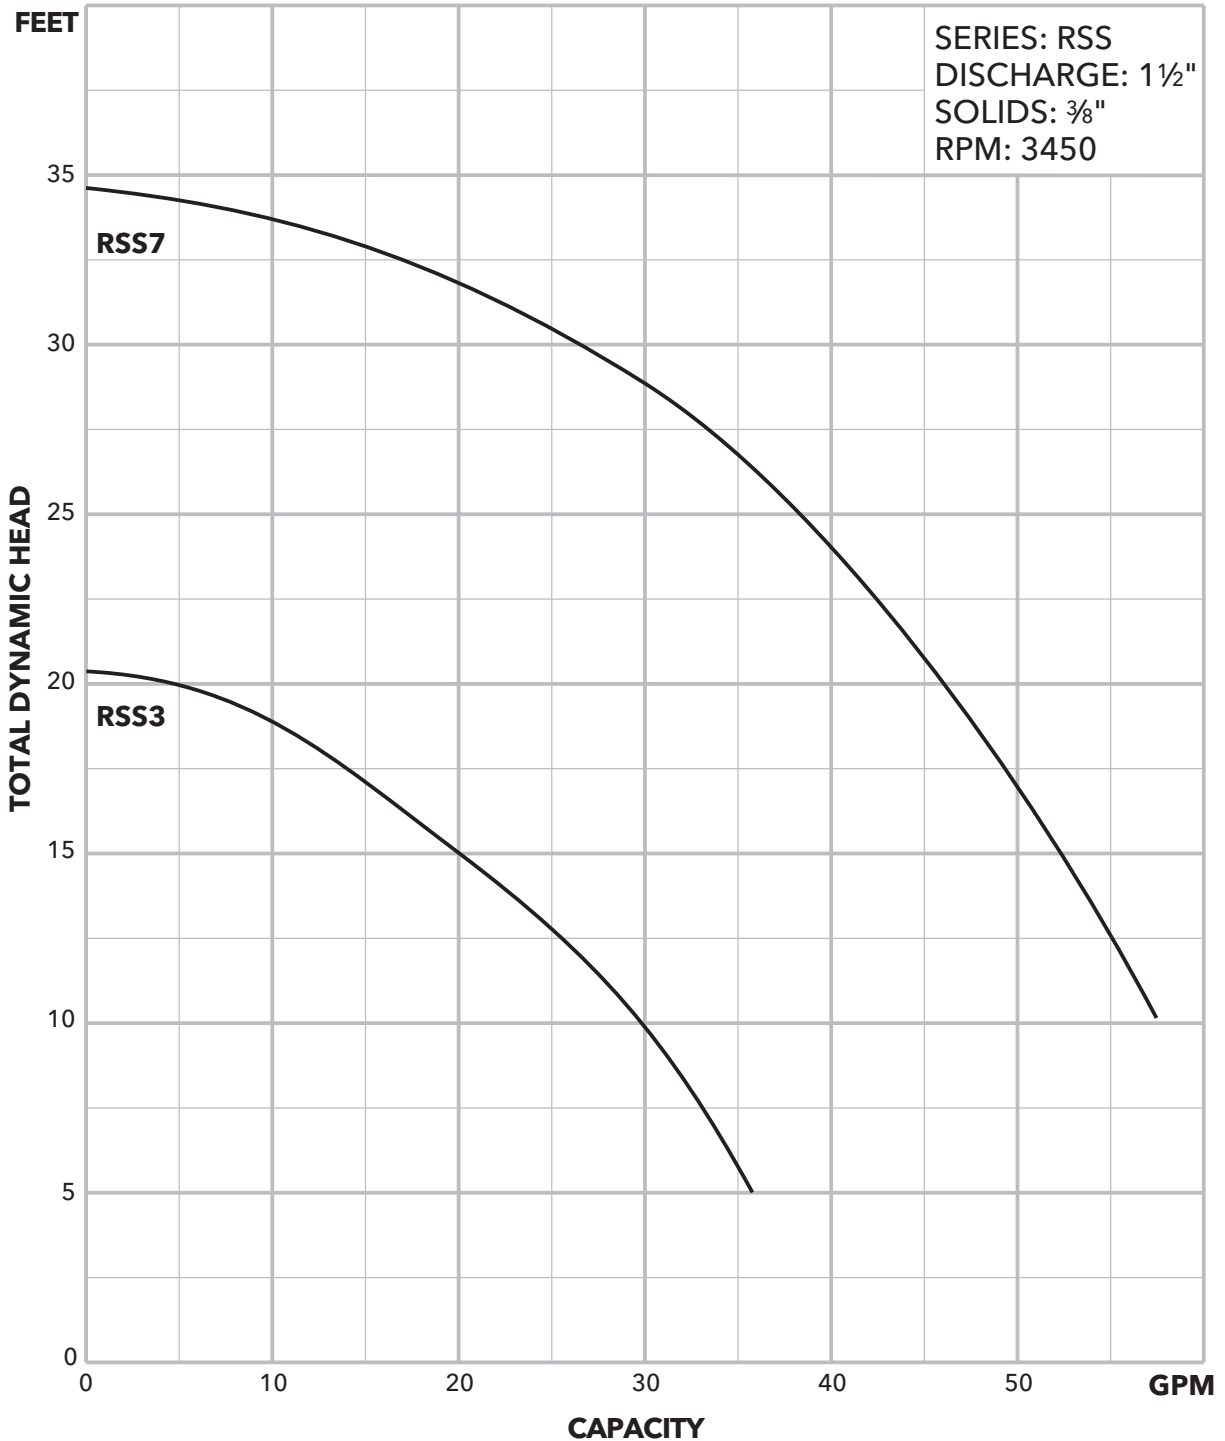

REDJACKET SERIES
RSS SUBMERSIBLE SUMP PUMPS

Xylem |'zīləm|

- 1) The tissue in plants that brings water upward from the roots;
- 2) a leading global water technology company.

We're a global team unified in a common purpose: creating advanced technology solutions to the world's water challenges. Developing new technologies that will improve the way water is used, conserved, and re-used in the future is central to our work. Our products and services move, treat, analyze, monitor and return water to the environment, in public utility, industrial, residential and commercial building services, and agricultural settings. With its October 2016 acquisition of Sensus, Xylem added smart metering, network technologies and advanced data analytics for water, gas and electric utilities to its portfolio of solutions. In more than 150 countries, we have strong, long-standing relationships with customers who know us for our powerful combination of leading product brands and applications expertise with a strong focus on developing comprehensive, sustainable solutions.