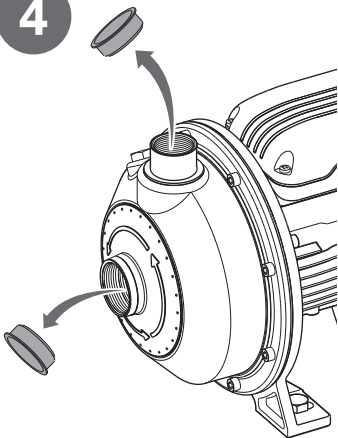

Quick Startup Guide

GCEA, GCIE, GCA Series

Centrifugal electric pumps
with single and twin-impeller

GCEA/GCIE

GCA

% <50% @ 40°C (104°F)

1

2

>15 kg
(33 lb)

GCEA/GCIE

GCA

11

Further product documentation

12

Nm (lbf-in)
± 25%
8 (70)

13