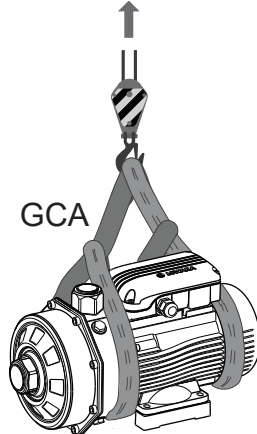

Quick Startup Guide

GCEA, GCIE, GCA Series

Centrifugal electric pumps
with single and twin-impeller

GCEA/GCIE

GCA

% <50% @ 40°C (104°F)

1

2

>15 kg
(33 lb)

GCEA/GCIE

GCA

11

Further product documentation

12

Nm (lbf-in)
± 25%
8 (70)

13