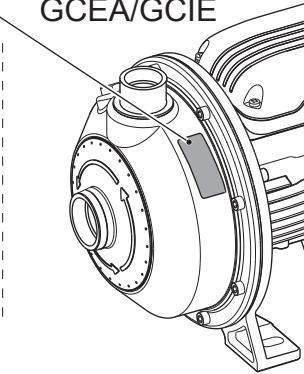

Quick Startup Guide

GCEA, GCIE, GCA Series

Centrifugal electric pumps
with single and twin-impeller

GCEA/GCIE

GCA

% <50% @ 40°C (104°F)

1

2

>15 kg
(33 lb)

GCEA/GCIE

GCA

11

Further product documentation

12

Nm (lbf-in)
± 25%
8 (70)

13