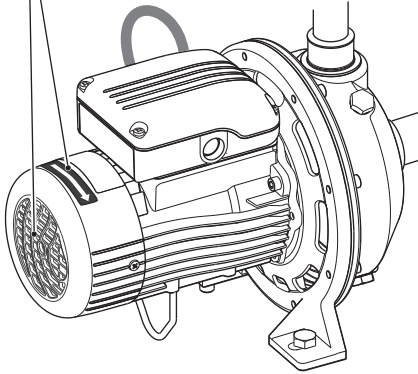

Quick Startup Guide

GCEA, GCIE, GCA Series

Centrifugal electric pumps
with single and twin-impeller

GCEA/GCIE

GCA

% <50% @ 40°C (104°F)

1

2

>15 kg
(33 lb)

GCEA/GCIE

GCA

11

Further product documentation

12

Nm (lbf-in)
± 25%
8 (70)

13