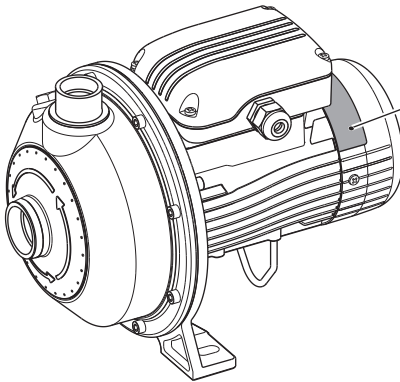

Quick Startup Guide

GCEA, GCIE, GCA Series

Centrifugal electric pumps
with single and twin-impeller

GCEA/GCIE

GCA

% <50% @ 40°C (104°F)

1

2

>15 kg
(33 lb)

GCEA/GCIE

GCA

11

Further product documentation

12

Nm (lbf-in)
± 25%
8 (70)

13