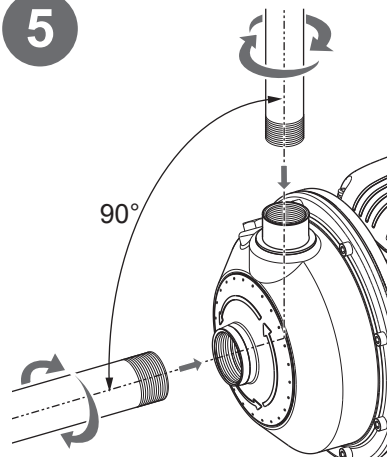

Quick Startup Guide

GCEA, GCIE, GCA Series

Centrifugal electric pumps
with single and twin-impeller

GCEA/GCIE

GCA

% <50% @ 40°C (104°F)

1

2

>15 kg
(33 lb)

GCEA/GCIE

GCA

11

Further product documentation

12

Nm (lbf-in)
± 25%
8 (70)

13