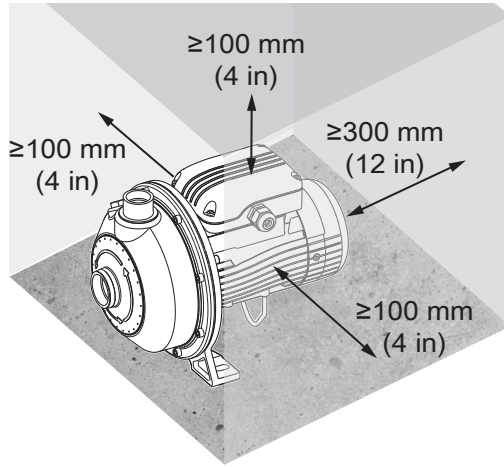

Quick Startup Guide

GCEA, GCIE, GCA Series

Centrifugal electric pumps
with single and twin-impeller

GCEA/GCIE

GCA

% <50% @ 40°C (104°F)

1

2

>15 kg
(33 lb)

GCEA/GCIE

GCA

11

Further product documentation

12

Nm (lbf-in)
± 25%
8 (70)

13