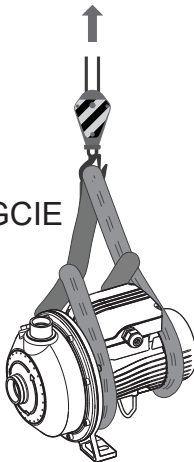

Quick Startup Guide

GCEA, GCIE, GCA Series

Centrifugal electric pumps
with single and twin-impeller

GCEA/GCIE

GCA

% <50% @ 40°C (104°F)

1

2

>15 kg
(33 lb)

GCEA/GCIE

GCA

11

Further product documentation

12

Nm (lbf-in)
± 25%
8 (70)

13