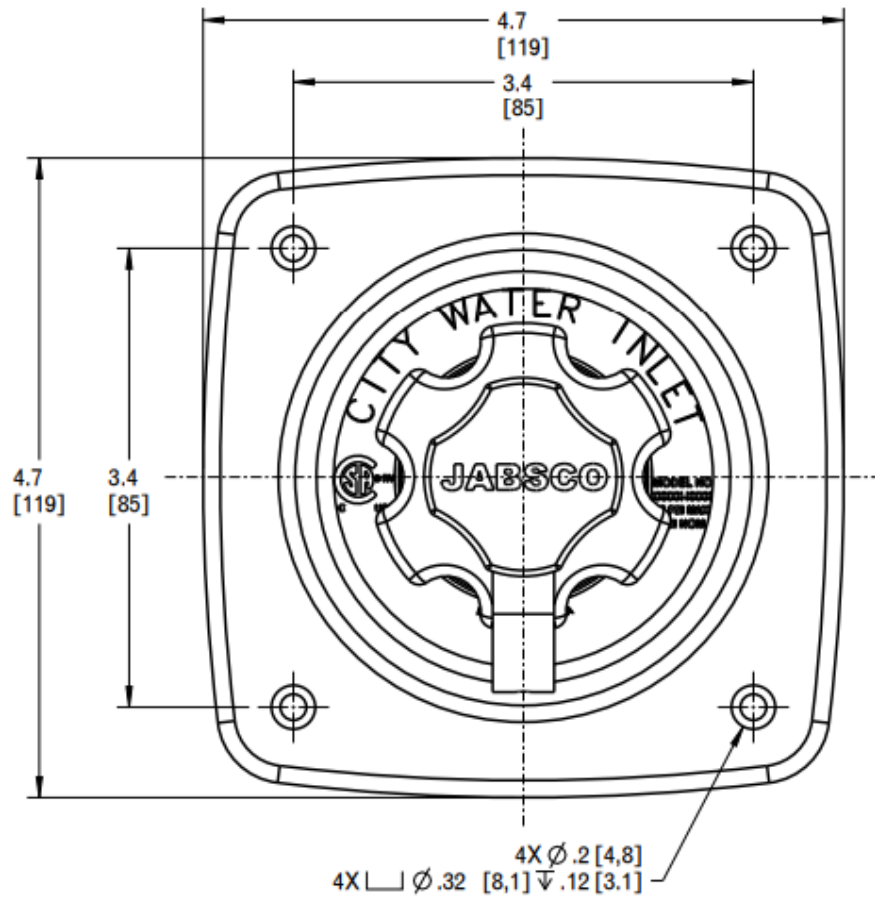

a xylem brand

Jabco Water Pressure Regulators Model 44412-2045

inches (mm)