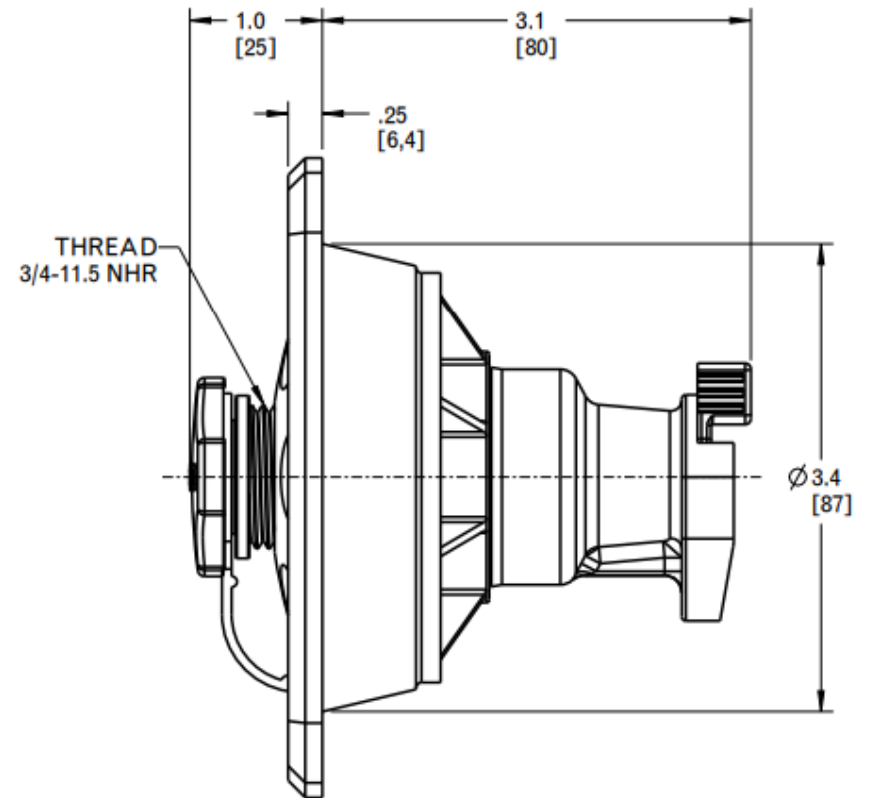

a xylem brand

Jabco Water Pressure Regulators Model 44412-2045

inches (mm)