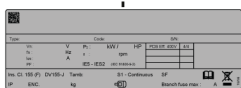

# hydrovar X Series

Motor with integrated variable speed  
drive

EXM

---

- $\leq 95\%$  w/o condensation
- $\leq 30$  g/kg, dry air
- $\leq 1000$  m (3280 ft)
- Safety and other information
- Additional IOM