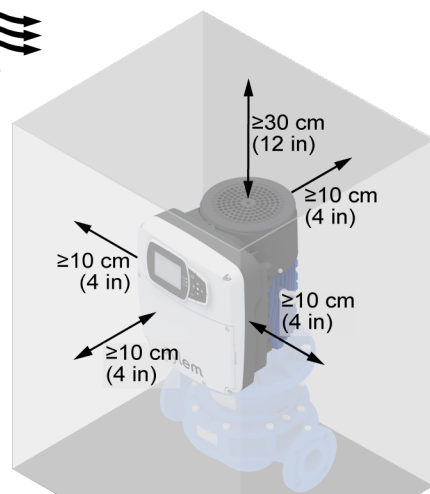

# hydrovar X Series

Motor with integrated variable speed  
drive

EXM

---

- $\leq 95\%$  w/o condensation
- $\leq 30$  g/kg, dry air
- $\leq 1000$  m (3280 ft)
- Safety and other information
- Additional IOM