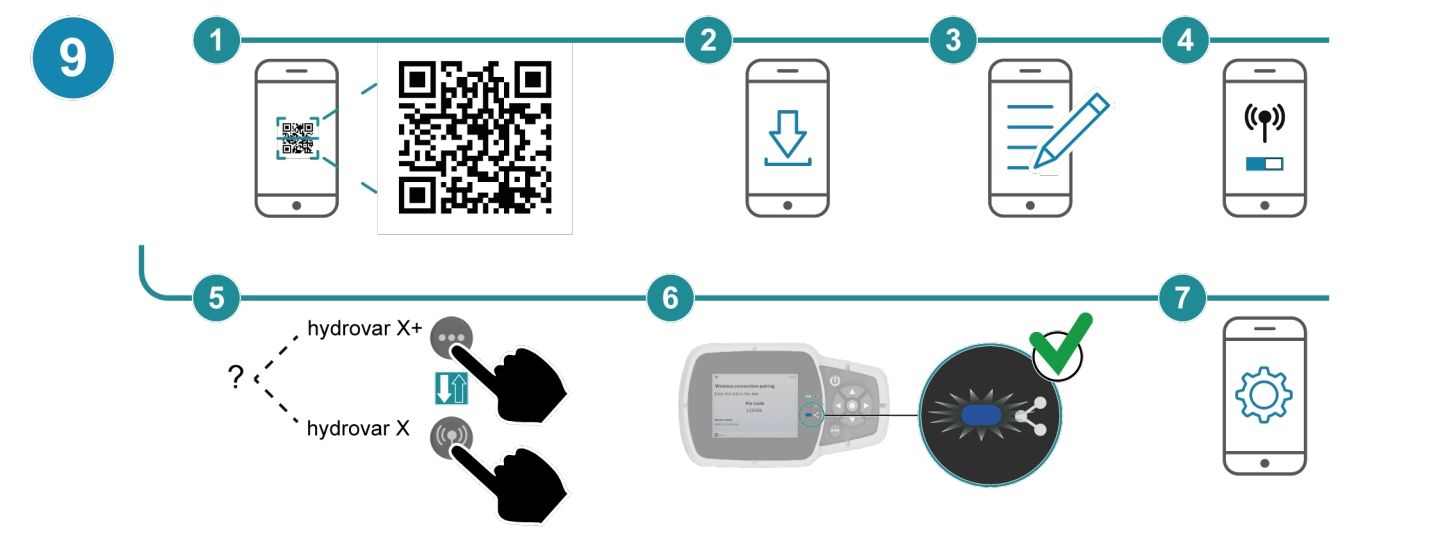

Xylem Service Italia S.r.l.
Via Vittorio Lombardi 14
36075 - Montecchio Maggiore (VI) - Italy

xylem.com/lowara
Visit our Web site for the latest version of this document and more information
© 2025 Xylem Inc
Cod.001088130X rev.A ed.06/2025