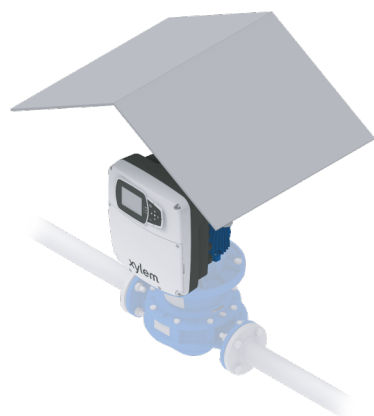

- $P_N < 11$ kW
- $P_N \geq 11$ kW