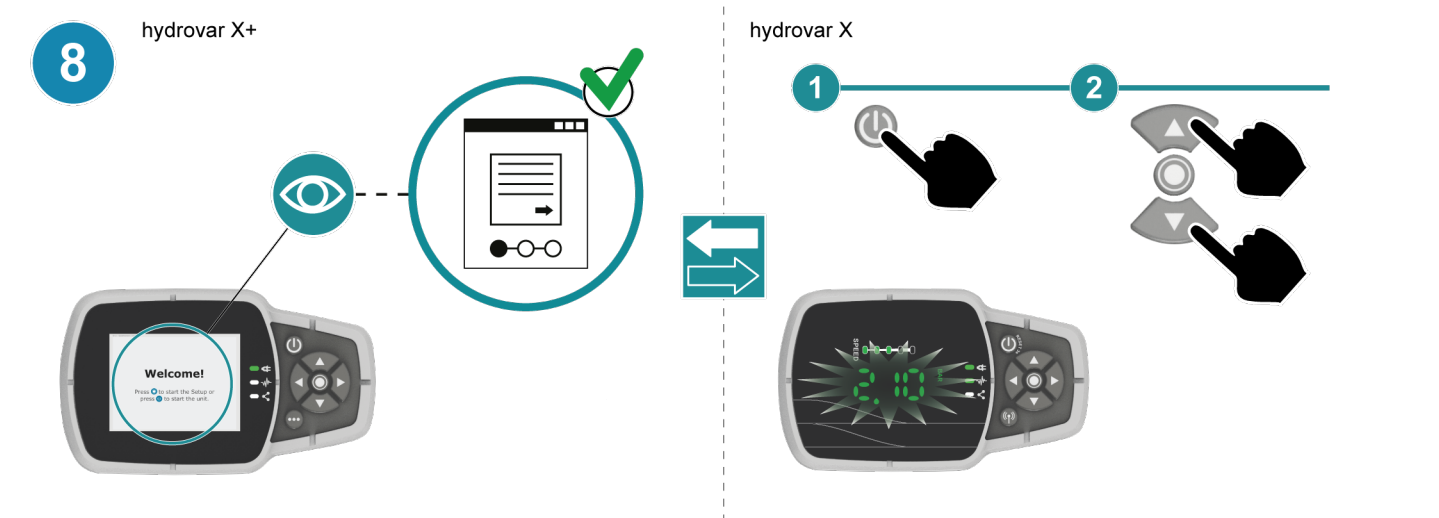

Xylem Service Italia S.r.l.
Via Vittorio Lombardi 14
36075 - Montecchio Maggiore (VI) - Italy

xylem.com/lowara
Visit our Web site for the latest version of this document and more information
© 2025 Xylem Inc
Cod.001088130X rev.A ed.06/2025