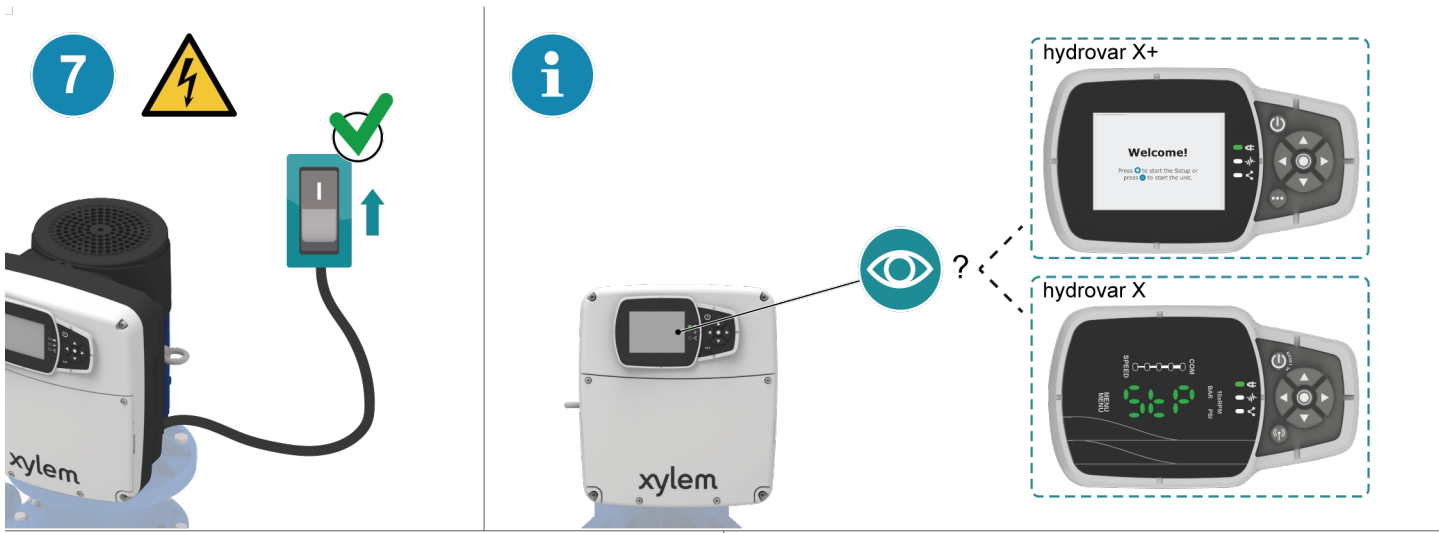

Xylem Service Italia S.r.l.
Via Vittorio Lombardi 14
36075 - Montecchio Maggiore (VI) - Italy

xylem.com/lowara
Visit our Web site for the latest version of this document and more information
© 2025 Xylem Inc
Cod.001088130X rev.A ed.06/2025