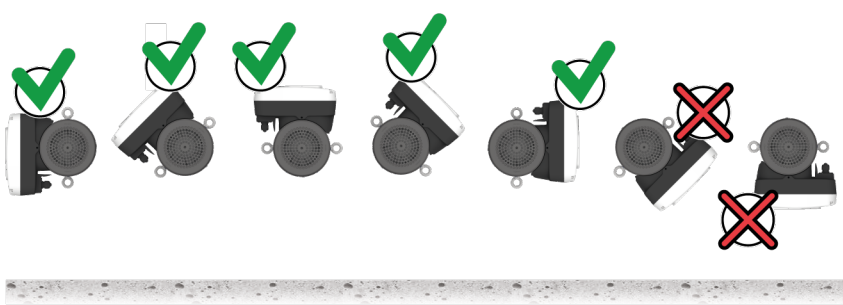

- $P_N < 11$ kW
- $P_N \geq 11$ kW