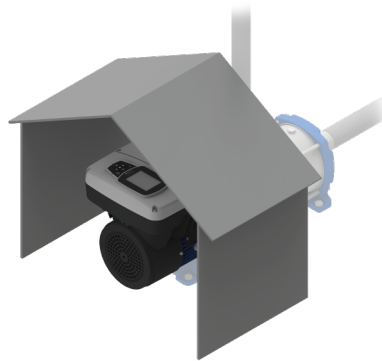

- $P_N < 11$ kW
- $P_N \geq 11$ kW